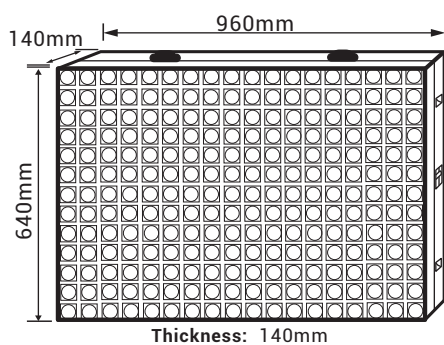

P5DH FULL COLOR LED SCREEN *.Horizontal*

Outdoor > Front opening

Descripción:

P5 full color led screen for outdoor use with front opening and measures of 960*640mm. High visibility, durability and versatility, resulting in a brightness of $\pm 5,000 / 5,500$ nits

* Exposure image

Measures:

Technical specifications:

LED	SMD
Pitch	5mm
Resolution	192*128px/cabinet
Brightness	$\pm 5,000 / 5,500$ nits
View distance	≥ 5 m
Viewing angle	140°H / 130°V
Maximum consumption	≤ 514 w
Average consumption	± 206 w
Working voltage	AC200-230V
Chassis	Metal. Oven lacquered
Opening	Front
Scanning	1/8
Frequency	3840Hz
Working temp.	-20° / +45°
Working humidity	10-90%
software	Included. Multilanguage
Connectivity	TCP / IP (network cable), USB memory .3G / 4G WIFI. Optional Cosmi Server
Weight	$\pm 29,8$ Kg net / 33,1Kg + packaging
Measures with packaging	1035*715*195mm
Gray Scale	14-16 Bits