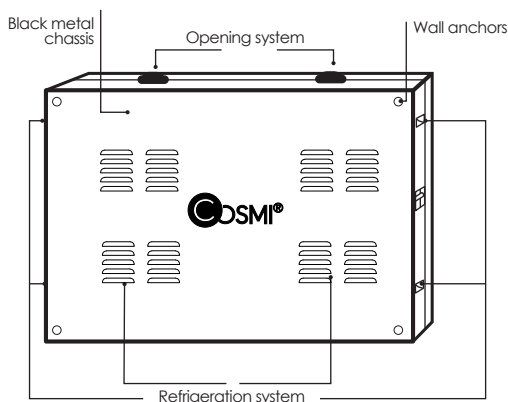

P5DH FULL COLOR LED SCREEN *.Horizontal*

Outdoor > Front opening

Descripción:

P5 full color led screen for outdoor use with front opening and measures of 960*640mm. High visibility, durability and versatility, resulting in a brightness of $\pm 5,000 / 5,500$ nits

Possibility of texts, videos, images, pictograms, date, time, temperature, etc. And remote control through Cosmi server

Wifi, 3G / 4G, brightness sensor and optional temperature sensor.

Outstanding Features:

* Exposure image

Measures:

Technical specifications:

LED	SMD
Pitch	5mm
Resolution	192*128px/cabinet
Brightness	$\pm 5,000 / 5,500$ nits
View distance	≥ 5 m
Viewing angle	140°H / 130°V
Maximum consumption	≤ 514 w
Average consumption	± 206 w
Working voltage	AC200-230V
Chassis	Metal. Oven lacquered
Opening	Front
Scanning	1/8
Frequency	3840Hz
Working temp.	-20° / +45°
Working humidity	10-90%
software	Included. Multilanguage
Connectivity	TCP / IP (network cable), USB memory .3G / 4G WIFI. Optional Cosmi Server
Weight	$\pm 29,8$ Kg net / 33,1Kg + packaging
Measures with packaging	1035*715*195mm
Gray Scale	14-16 Bits