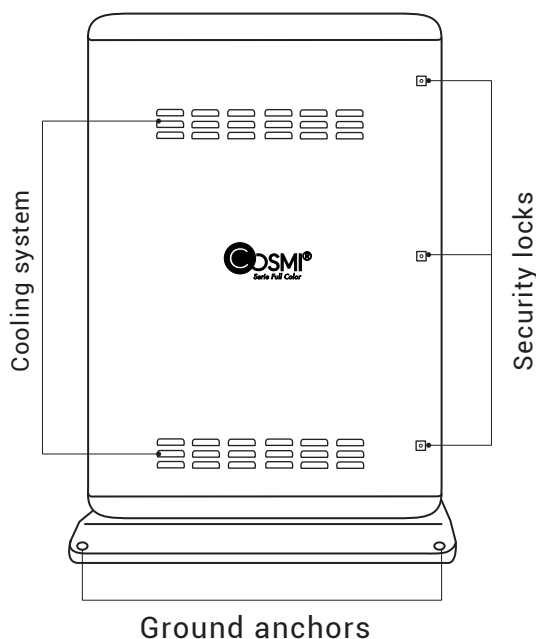

## Technical specifications:

LED	SMD
Pitch	4mm
Resolution	240*400px/cabinet
Brightness	±5.000/ 5.500nits
View distance	≥4m
Viewing angle	140°H / 130°V
Maximum consumption	≤1.396w
Average consumption	± 559w
Working voltage	AC200-230V
Chassis	Glass and metal
Opening	Rear
Scanning	1/10
Double sided	No
Working temp.	-20° / +45°
Working humidity	10-90%
software	Included. Multilanguage
Connectivity	TCP/IP(network cable) ,USB stick. 3G/4G WIFI, optional Cosmi Server.
Weight	±105Kg
Weight with packaging	± 120Kg
Measures with packaging	1.200*2.070*800mm
Gray Scale	14-16Bits