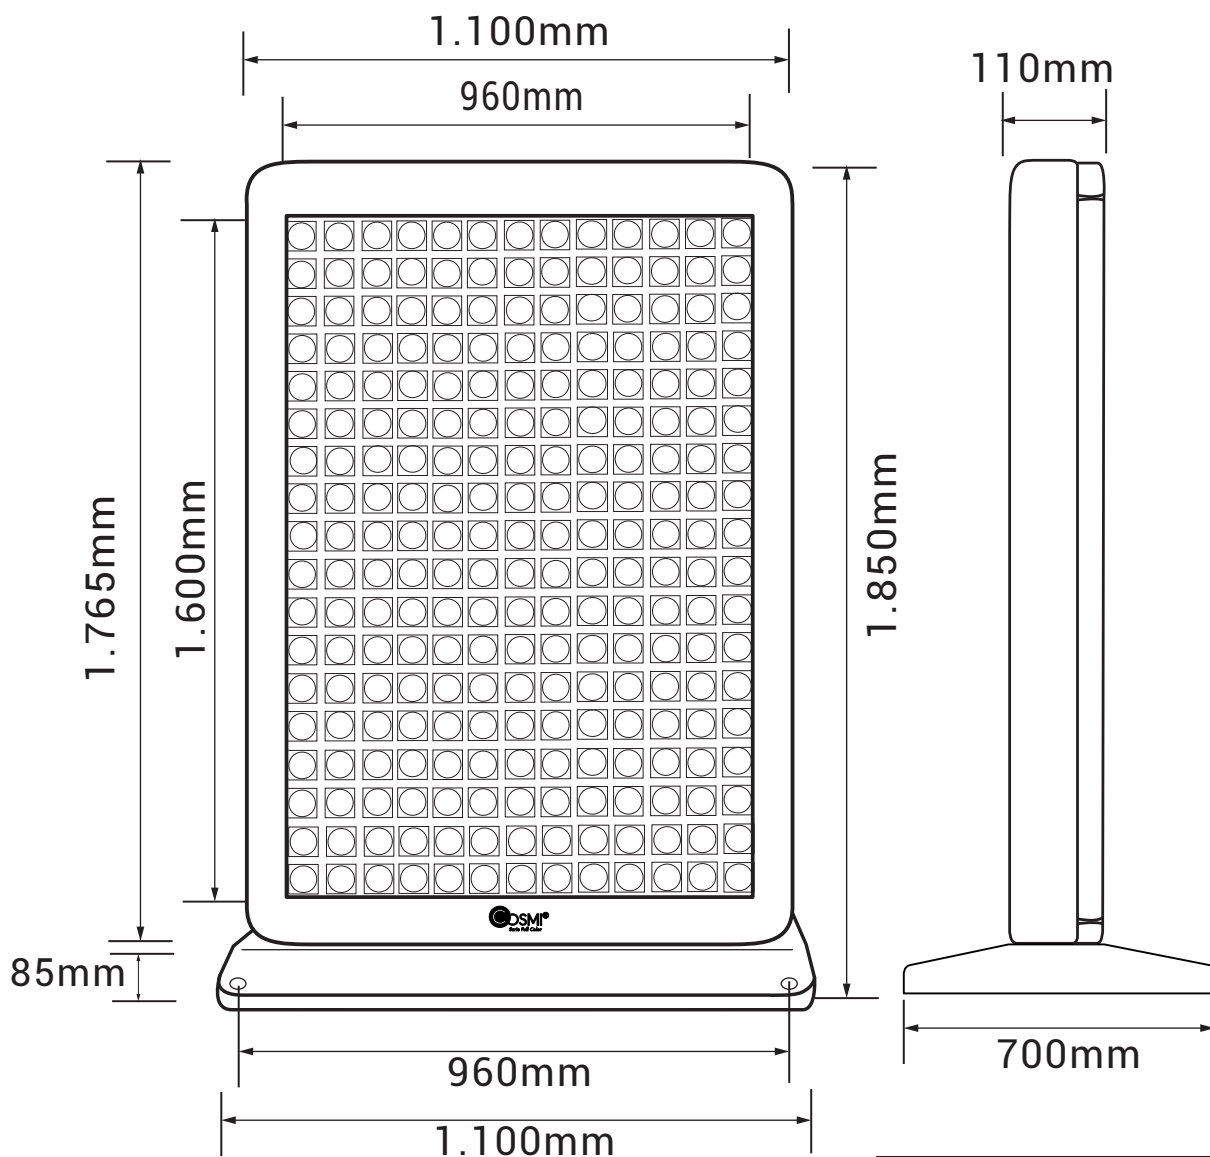

## Technical specifications:

LED	SMD
Pitch	4mm
Resolution	240*400px/cabinet
Brightness	±5.000/ 5.500nits
View distance	≥4m
Viewing angle	140°H / 130°V
Maximum consumption	≤1.396w
Average consumption	± 559w
Working voltage	AC200-230V
Chassis	Glass and metal
Opening	Rear
Scanning	1/10
Double sided	No
Working temp.	-20° / +45°
Working humidity	10-90%
software	Included. Multilanguage
Connectivity	TCP/IP(network cable) ,USB stick. 3G/4G WIFI, optional Cosmi Server.
Weight	±105Kg
Weight with packaging	± 120Kg
Measures with packaging	1.200*2.070*800mm
Gray Scale	14-16Bits

## Observations

- Support platform and rollover protection included.

- Possibility of anchoring to the floor or ceiling.

## Full Color mupis P4

outdoor

\*measures in millimeters

**Screen measures:**  
**1.600\*960mm**